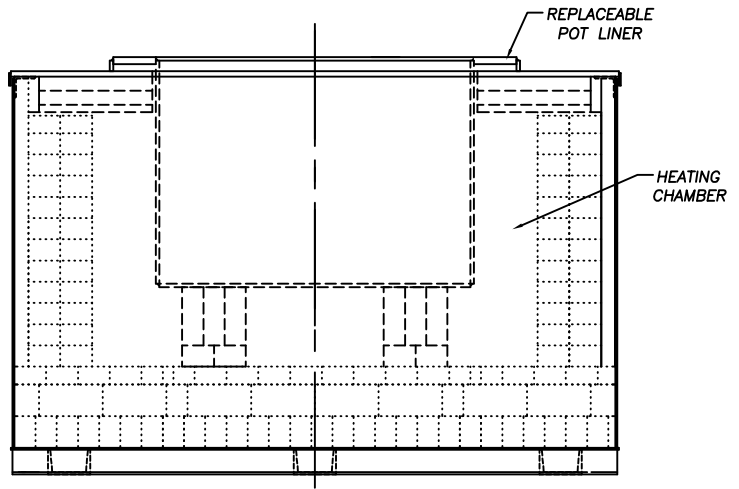

REPLACEABLE  
POT LINER

EXTERNALLY HEATED SALT POT FURNACE  
U-P

CONTACT UPTON FOR FURNACES DESIGNED TO SUIT  
YOUR SPECIFICATION SIZES AND PRODUCTION RATES